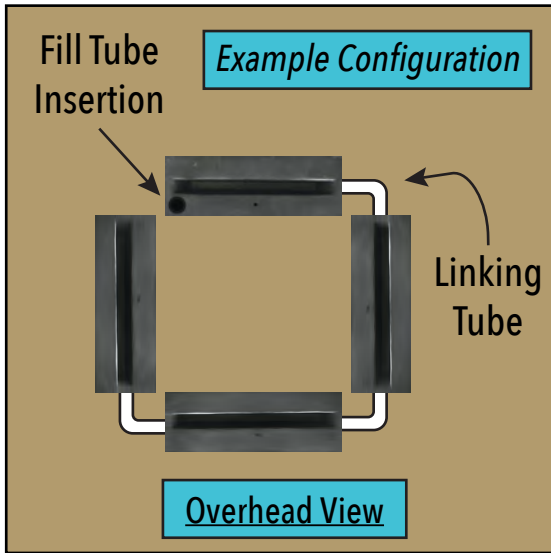

# Oasis Planter Irrigation Solutions

Cutsheet

Product: Rectangle Reservoir Linking Unit

| ITEM #    | L" | W" | H" |
|-----------|----|----|----|
| ORRECL-20 | 20 | 8  | 4  |
| ORRECL-30 | 30 | 8  | 4  |
| ORRECL-36 | 36 | 8  | 3  |

*\*Pipe & Cap Optional, Linking Tube Included*