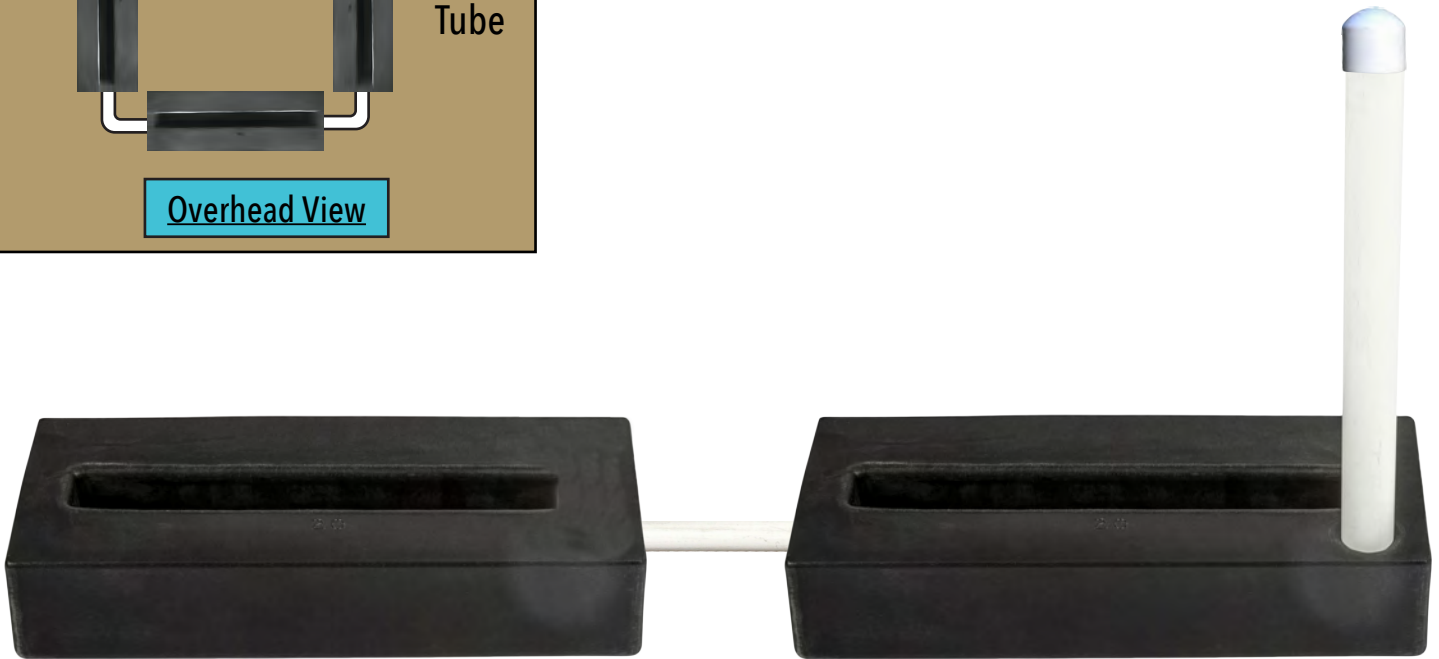

# Oasis Planter Irrigation Solutions

Cutsheet

Product: Rectangle Reservoir Linking Unit

| ITEM #    | L" | W" | H" |
|-----------|----|----|----|
| ORRECL-20 | 20 | 8  | 4  |
| ORRECL-30 | 30 | 8  | 4  |
| ORRECL-36 | 36 | 8  | 3  |

*\*Pipe & Cap Optional, Linking Tube Included*